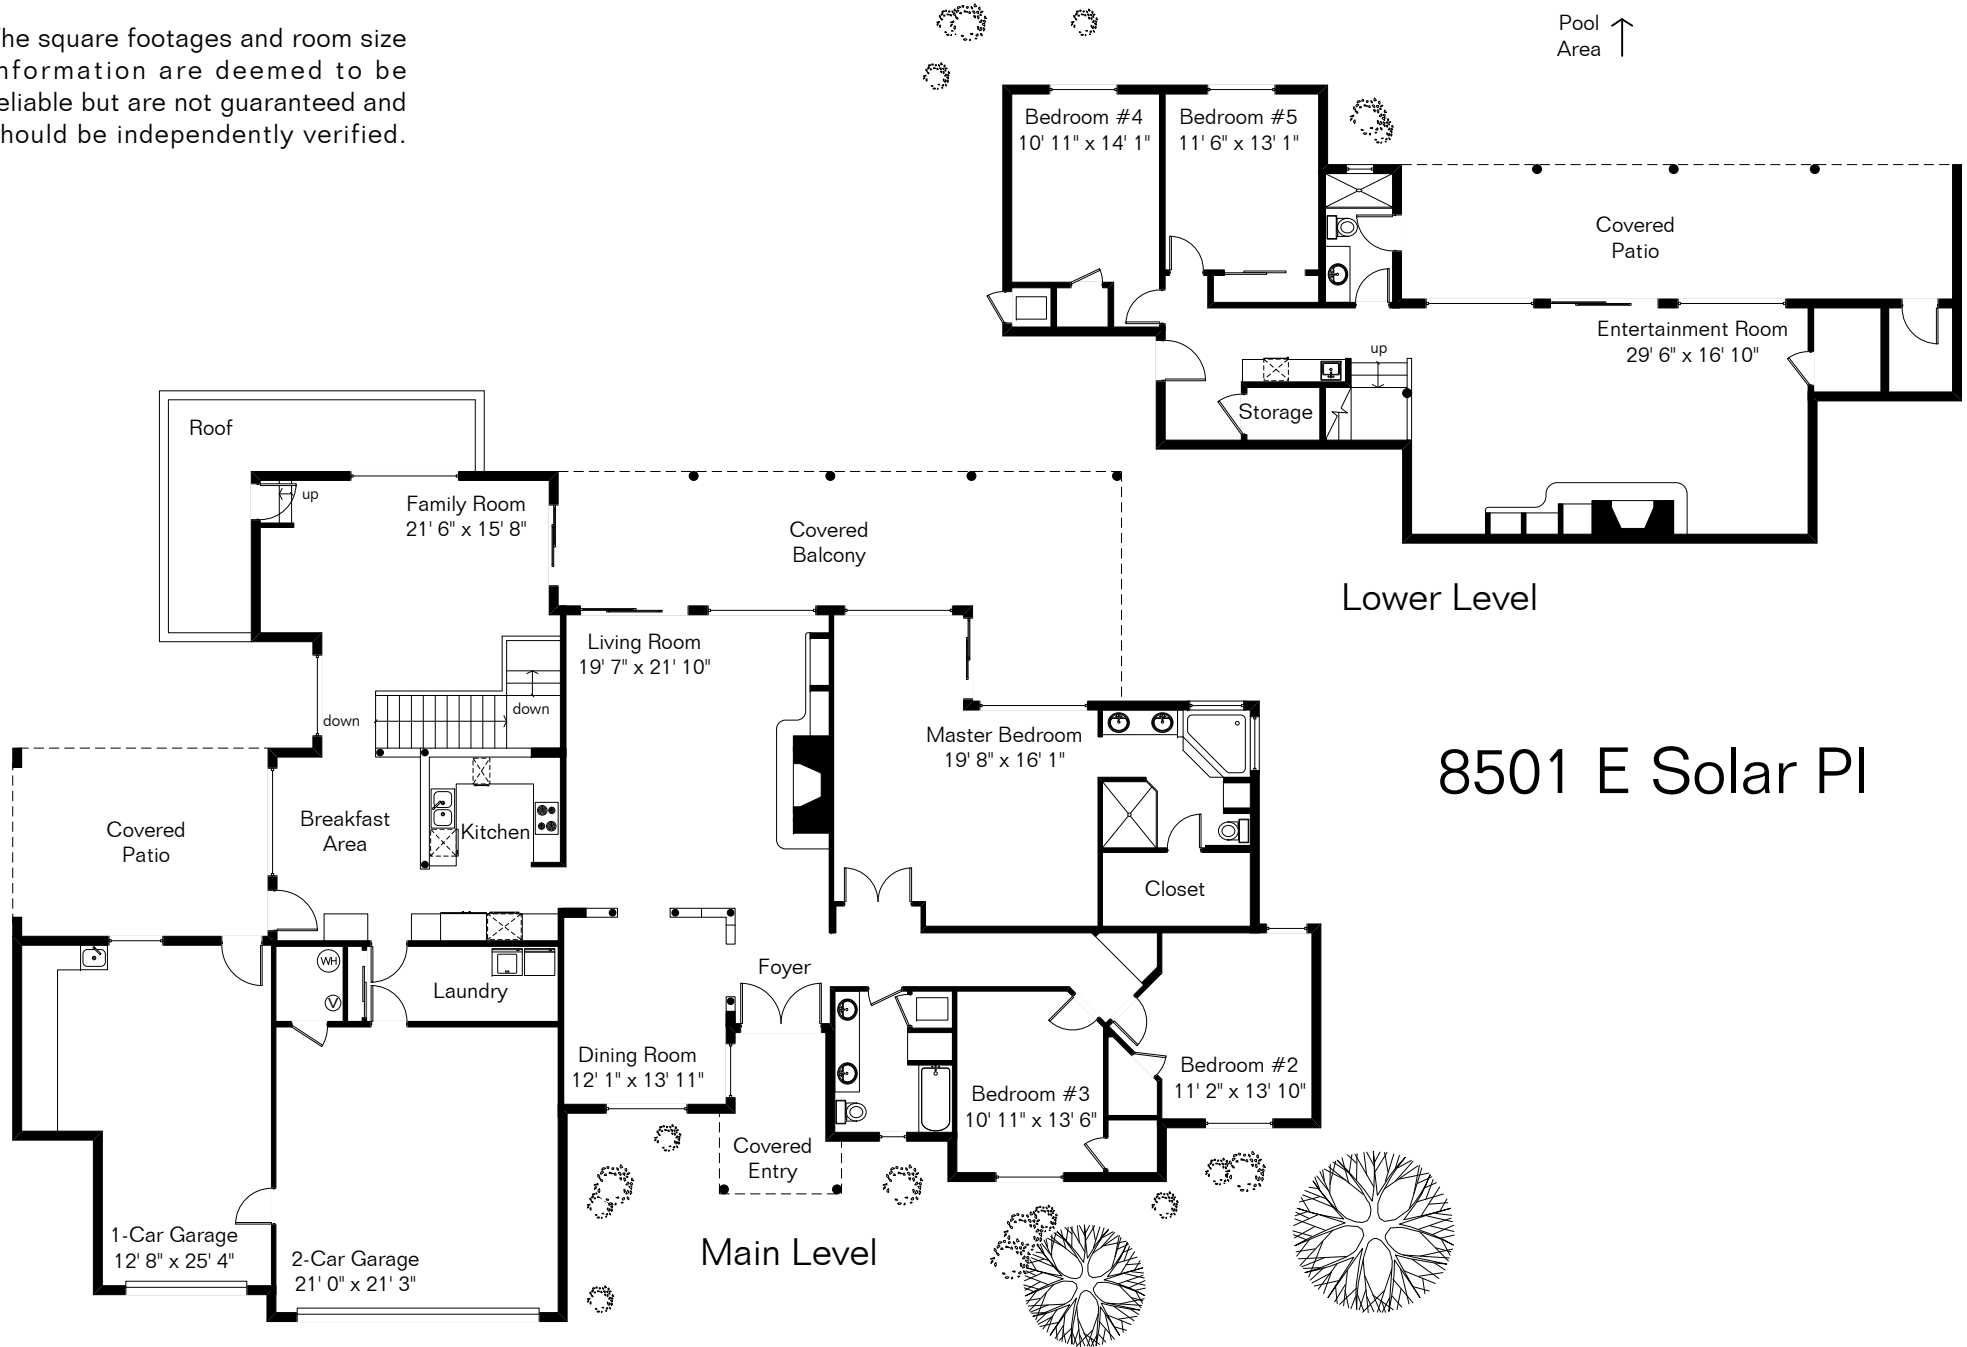

The square footages and room size information are deemed to be reliable but are not guaranteed and should be independently verified.

8501 E Solar Pl

Site Visit February 2007

Copyright 2015 Floor Plans First! LLC
All Rights Reserved.

Living Area 4,059 Sq Ft
Garage 955 Sq Ft

www.FloorPlansFirst.com

Toll Free (877) 887-1500
Voice (520) 881-1500
Fax (520) 791-7701

Floor Plans First!
See the Floor Plan First